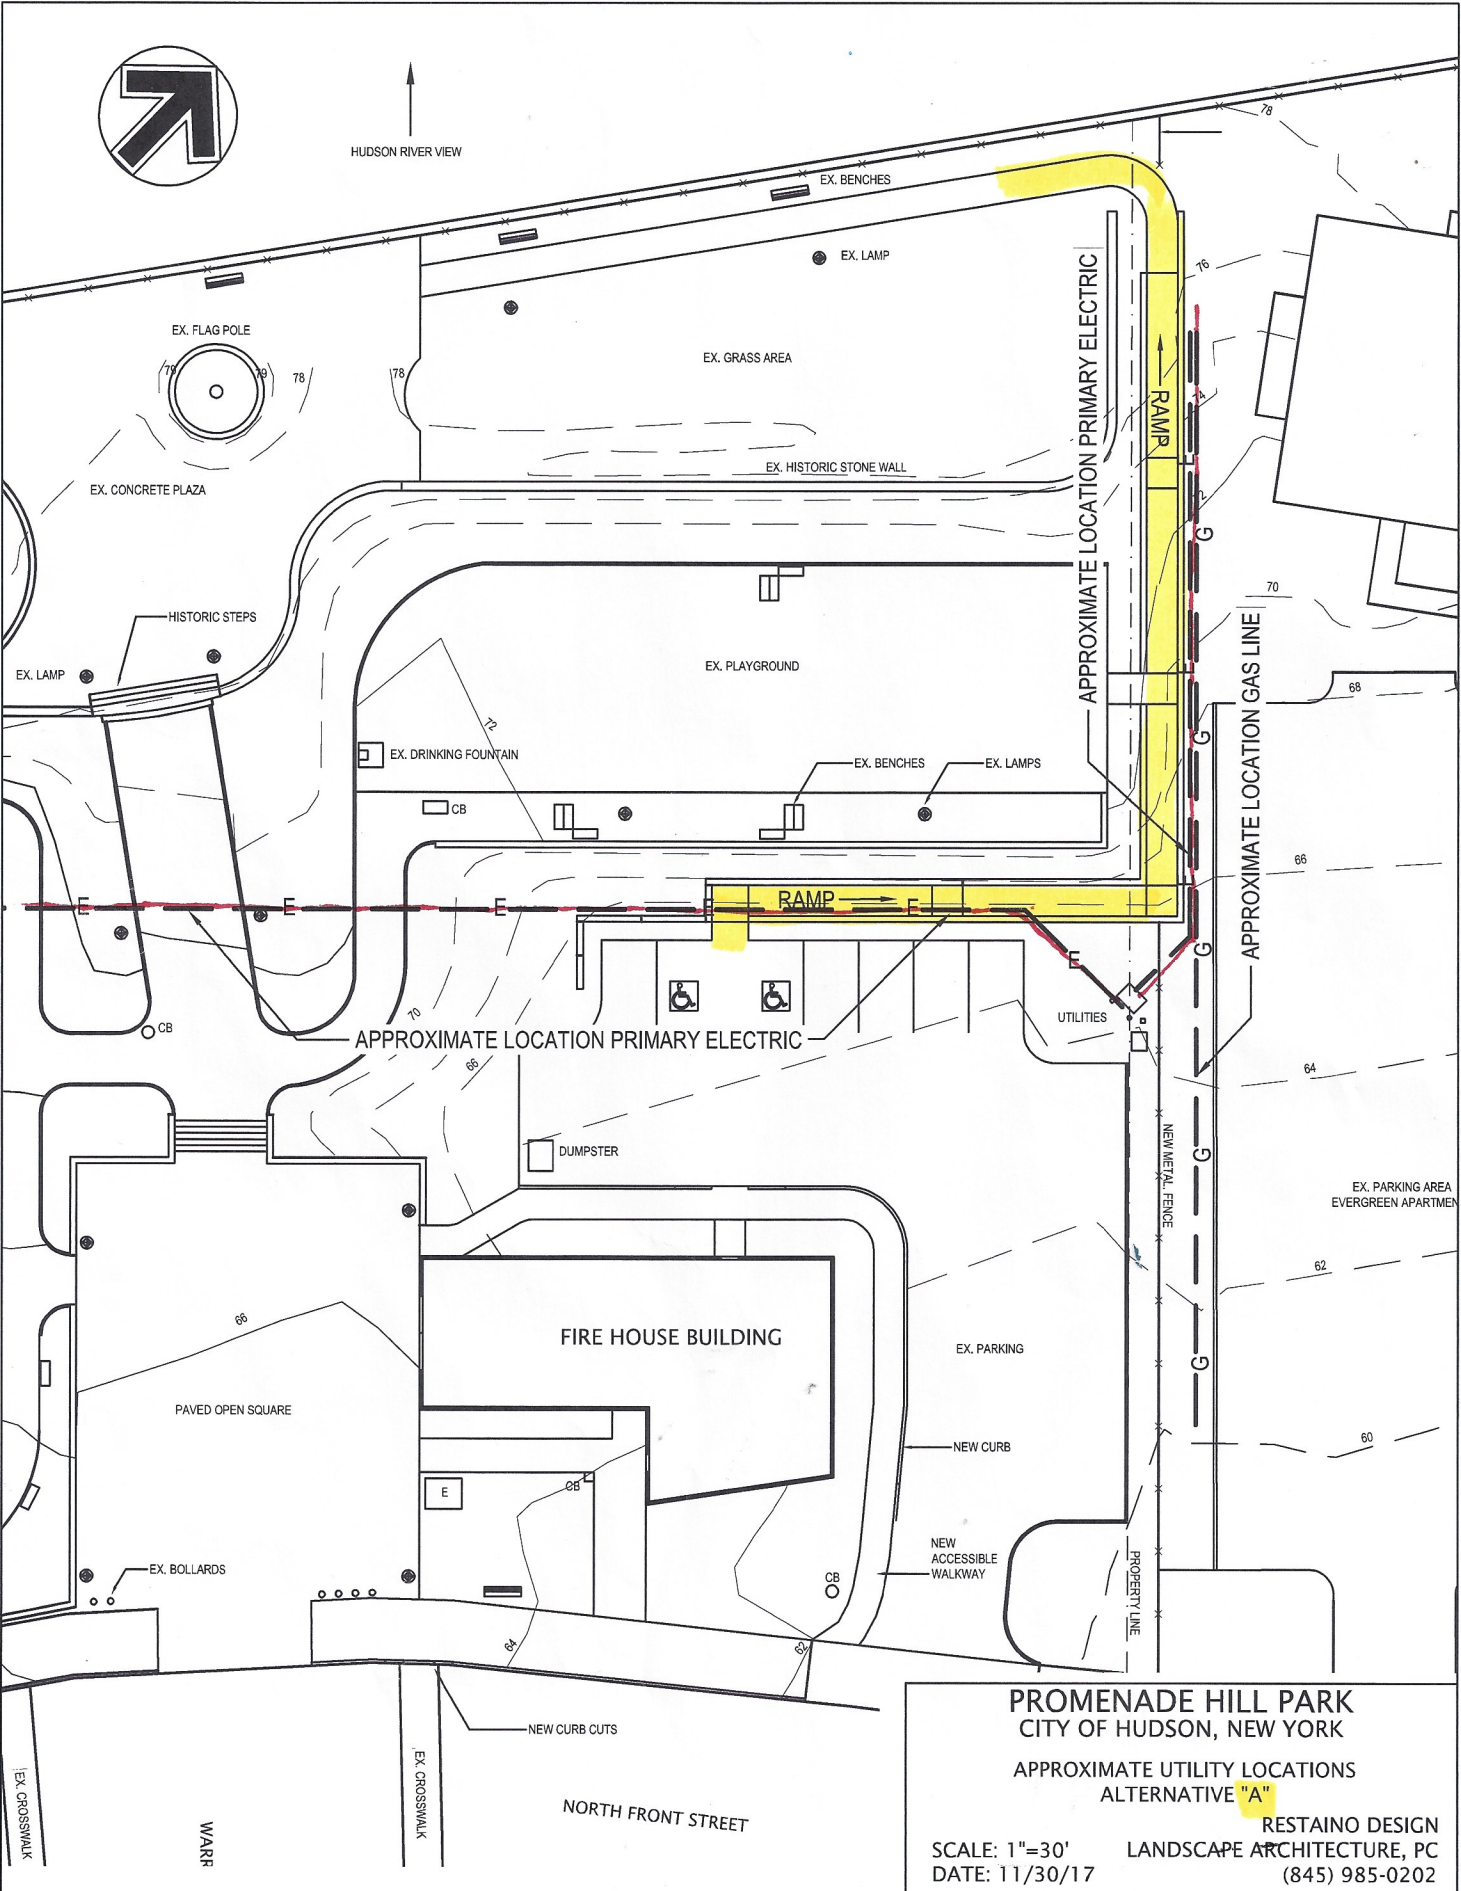

HUDSON RIVER VIEW

**PROMENADE HILL PARK
CITY OF HUDSON, NEW YORK**

APPROXIMATE UTILITY LOCATIONS
ALTERNATIVE "A"

RESTAINO DESIGN
LANDSCAPE ARCHITECTURE, PC
(845) 985-0202

SCALE: 1"=30'
DATE: 11/30/17

NORTH FRONT STREET

WARR

EX. CROSSWALK

EX. CROSSWALK

NEW CURB CUTS

NEW ACCESSIBLE WALKWAY

NEW CURB

EX. PARKING

FIRE HOUSE BUILDING

PAVED OPEN SQUARE

EX. BOLLARDS

DUMPSTER

APPROXIMATE LOCATION PRIMARY ELECTRIC

UTILITIES

RAMP

APPROXIMATE LOCATION PRIMARY ELECTRIC

APPROXIMATE LOCATION GAS LINE

EX. PARKING AREA
EVERGREEN APARTMENT

EX. CONCRETE PLAZA

EX. FLAG POLE

EX. GRASS AREA

EX. HISTORIC STONE WALL

EX. PLAYGROUND

EX. DRINKING FOUNTAIN

EX. BENCHES

EX. LAMPS

EX. LAMP

HISTORIC STEPS

EX. BENCHES

EX. LAMP

70

68

66

64

62

60

78

76

74

72

70

68

66

64

62

60

68

76